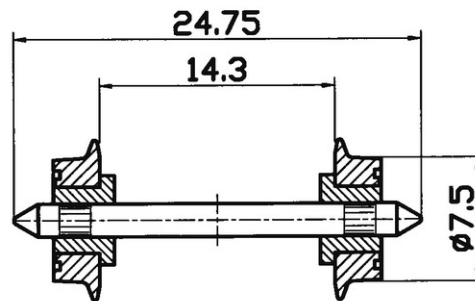

DC NEM standard wheel set

Art. No.: 40189

€6,60

H0 standard wheel set for direct current, insulated on both sides.

Wheel diameter: 7.5 mm.

Axle length: 24.75 mm.

Content: 2 pieces/package.