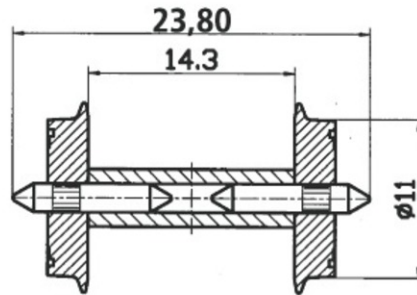

DC NEM standard wheel set

Art. No.: 40193

€8,60

H0 standard wheel set for direct current, with split axle.

For passenger coaches type N28.

Wheel diameter: 11 mm.

Axle length: 23.8 mm.

Content: 2 pieces/package.